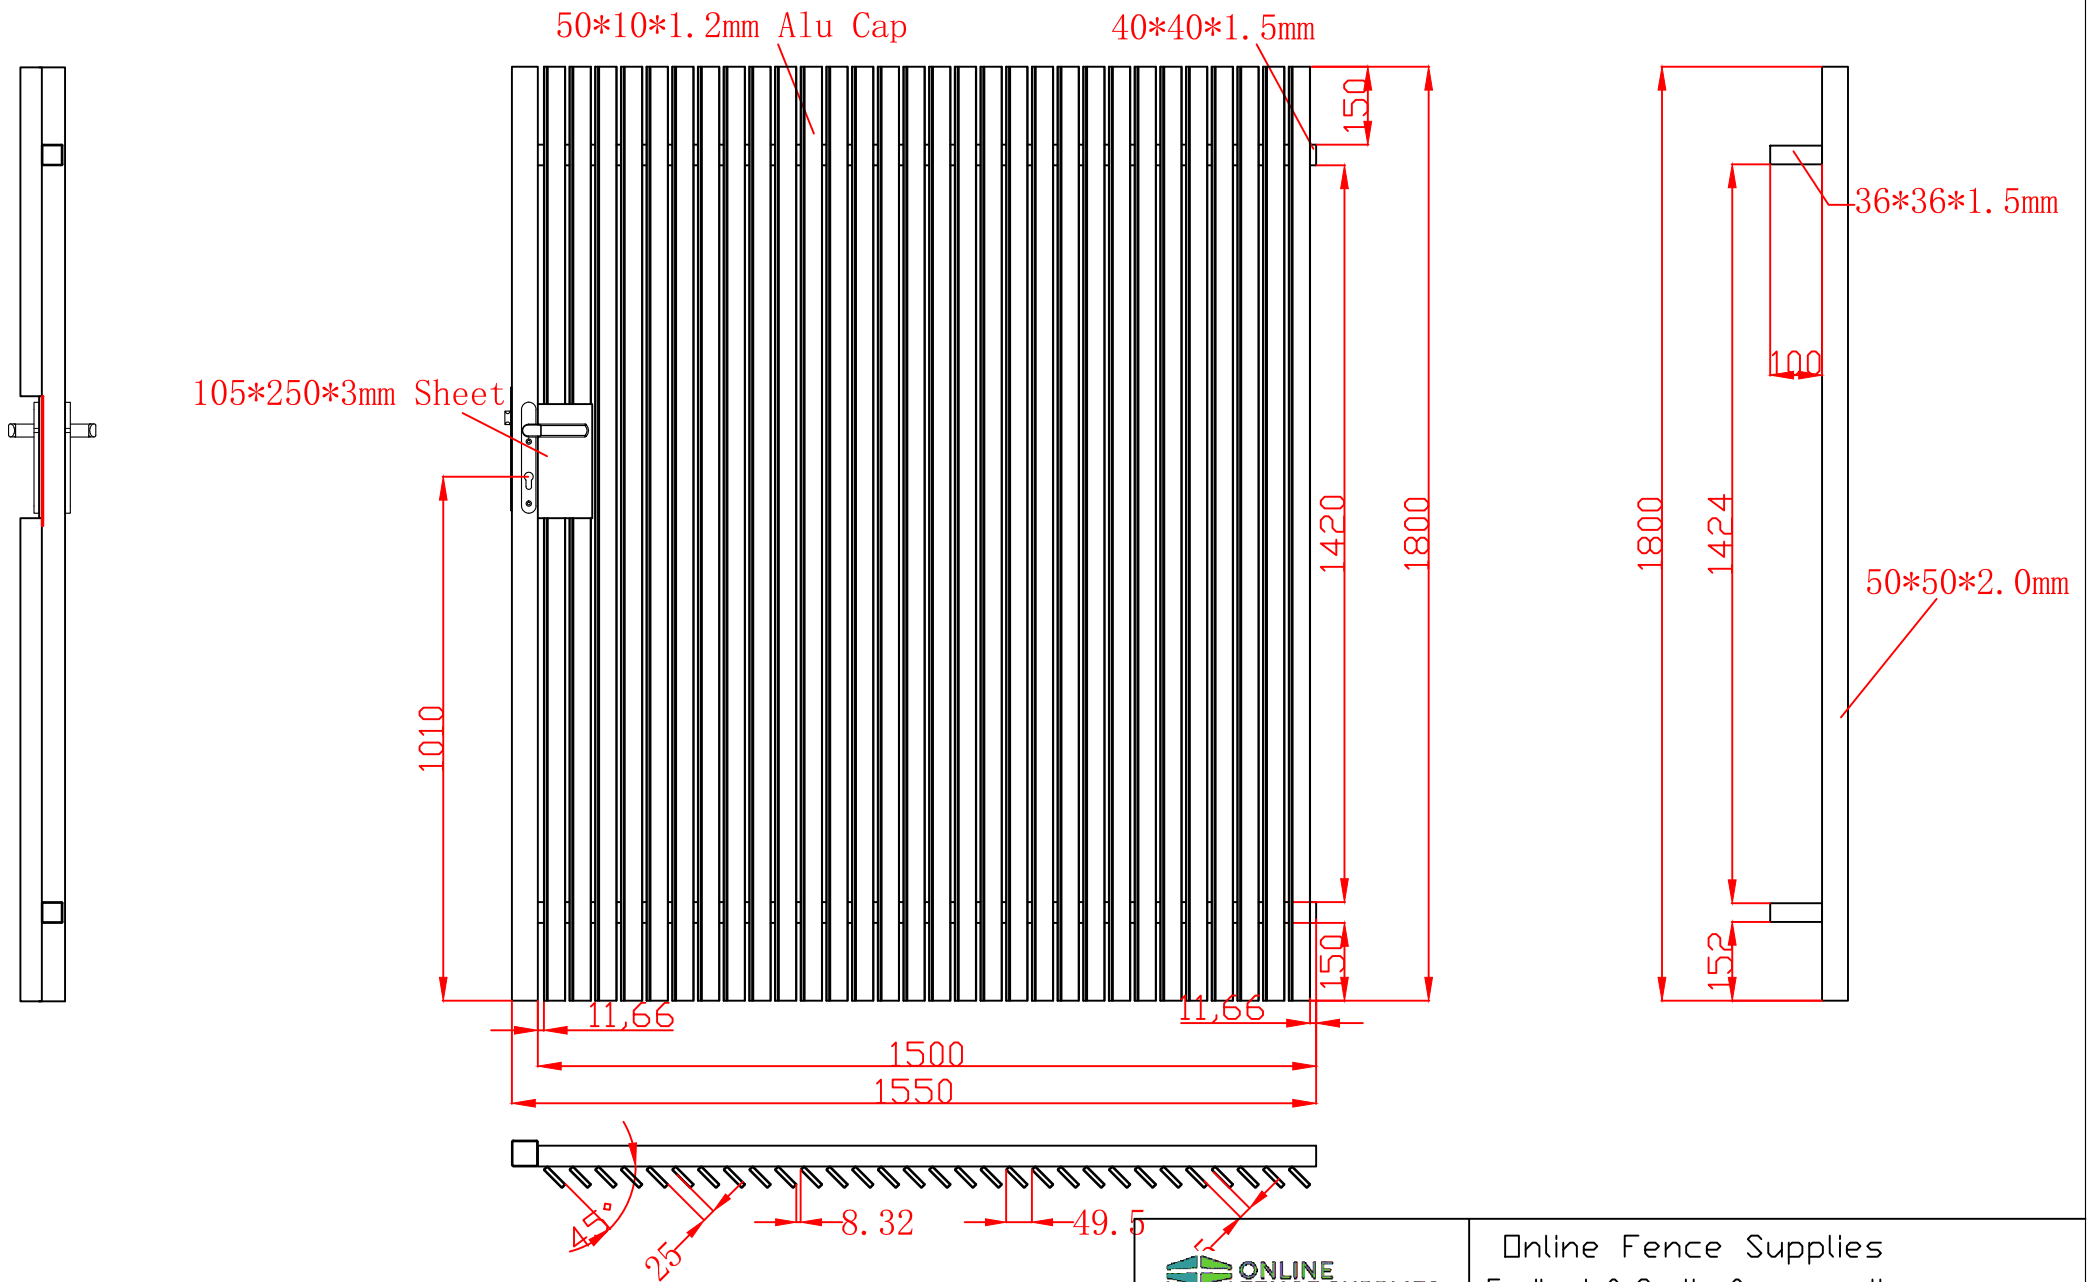

Online Fence Supplies
 Email: info@onlinefencesupplies.com.au
 Tel/Fax: 1300 738 458
 Website: www.onlinefencesupplies.com.au/

Material
6063-T5

Drawing Item.
Angle Gate - R/H

Size
1500x1800mm

Online Fence Supplies
 Email: info@onlinefencesupplies.com.au
 Tel/Fax: 1300 738 458
 Website: www.onlinefencesupplies.com.au/

Material	Drawing Item.	Size
6063-T5	Angle Gate - L/H	1500x1800mm