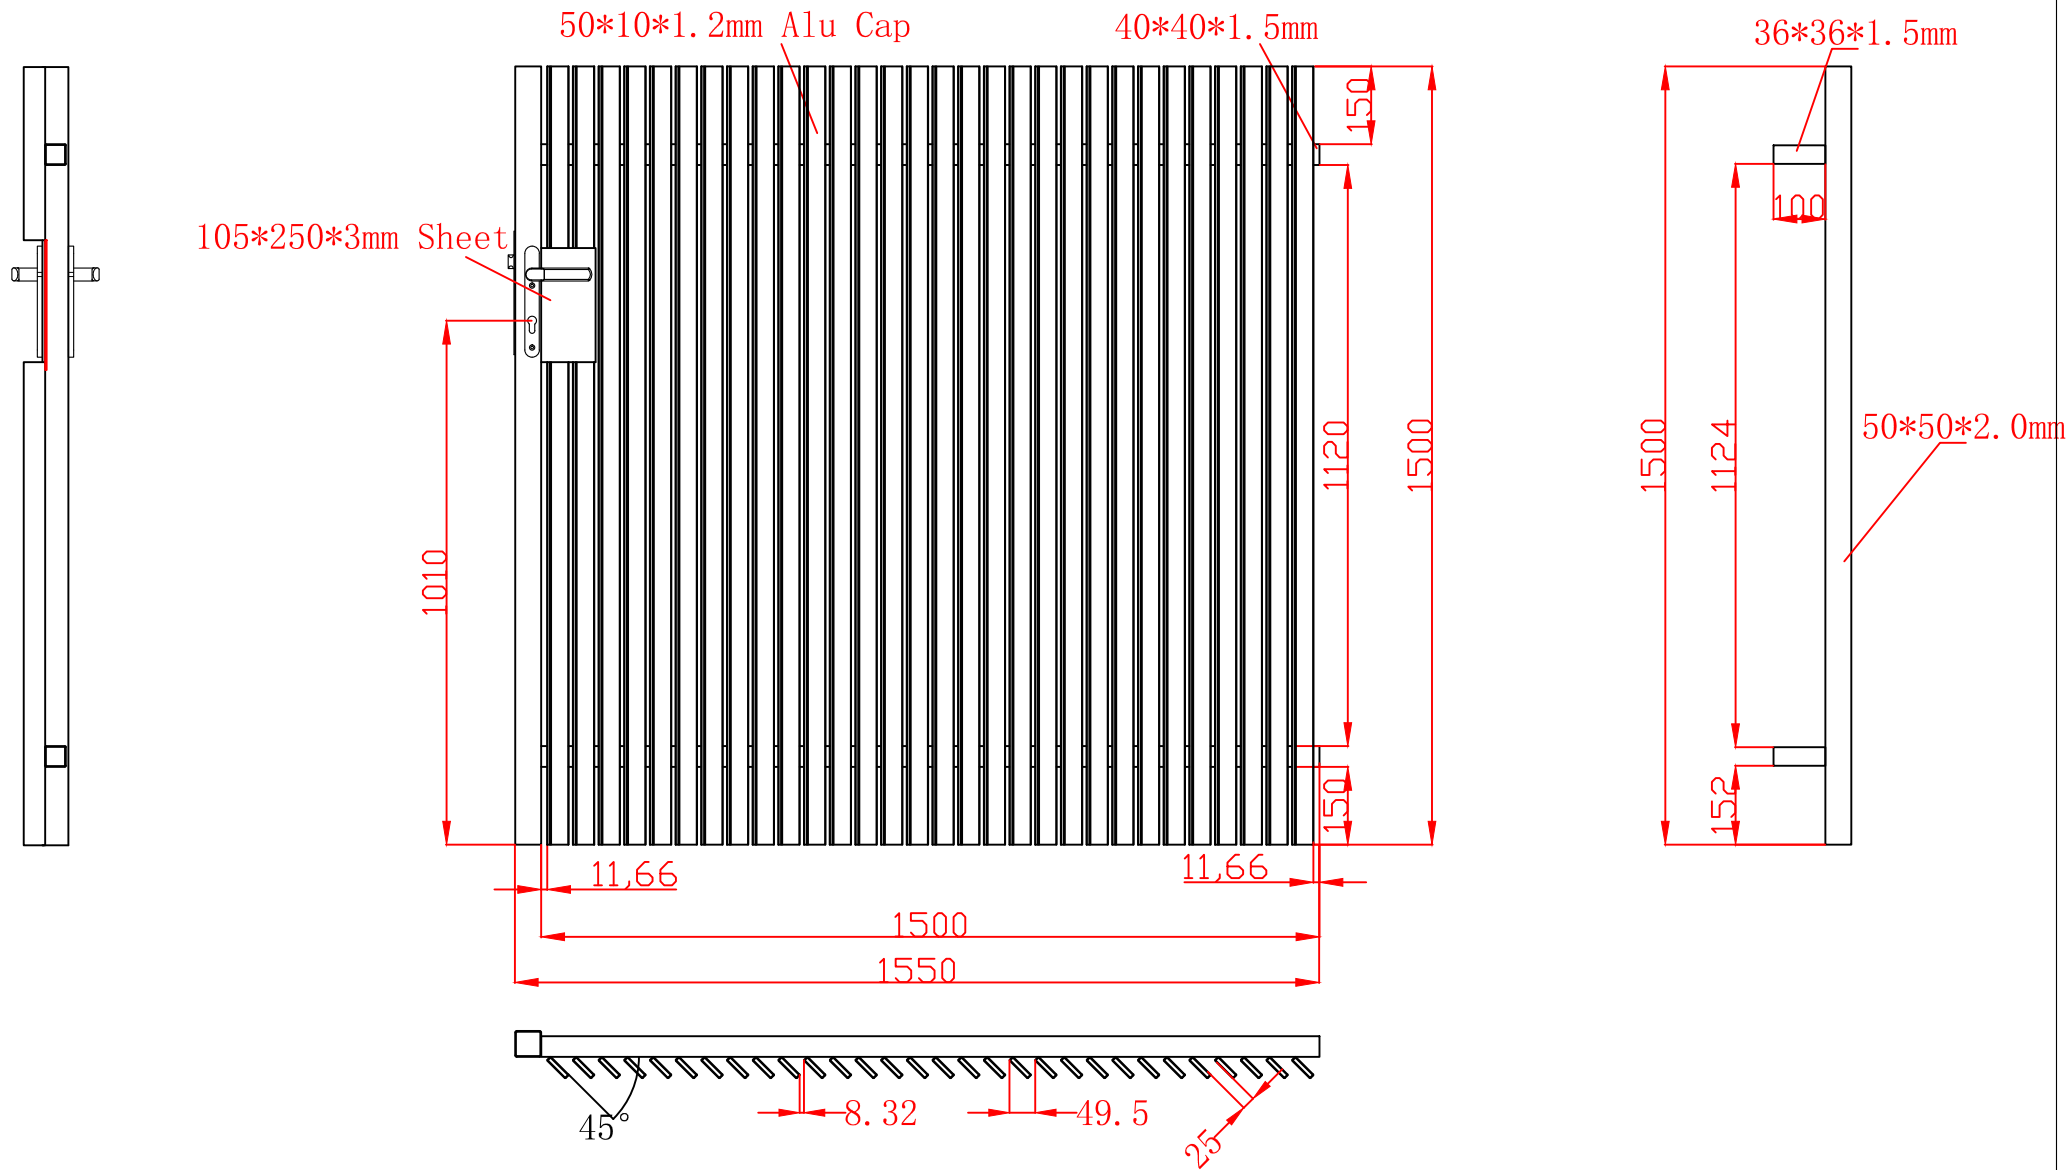

Material	Drawing Item.	Size
6063-T5	Angle Gate - R/H	1500x1500mm

Online Fence Supplies  
 Email: [info@onlinefencesupplies.com.au](mailto:info@onlinefencesupplies.com.au)  
 Tel/Fax: 1300 738 458  
 Website: [www.onlinefencesupplies.com.au/](http://www.onlinefencesupplies.com.au/)

Material	Drawing Item.	Size
6063-T5	Angle Gate - L/H	1500x1500mm