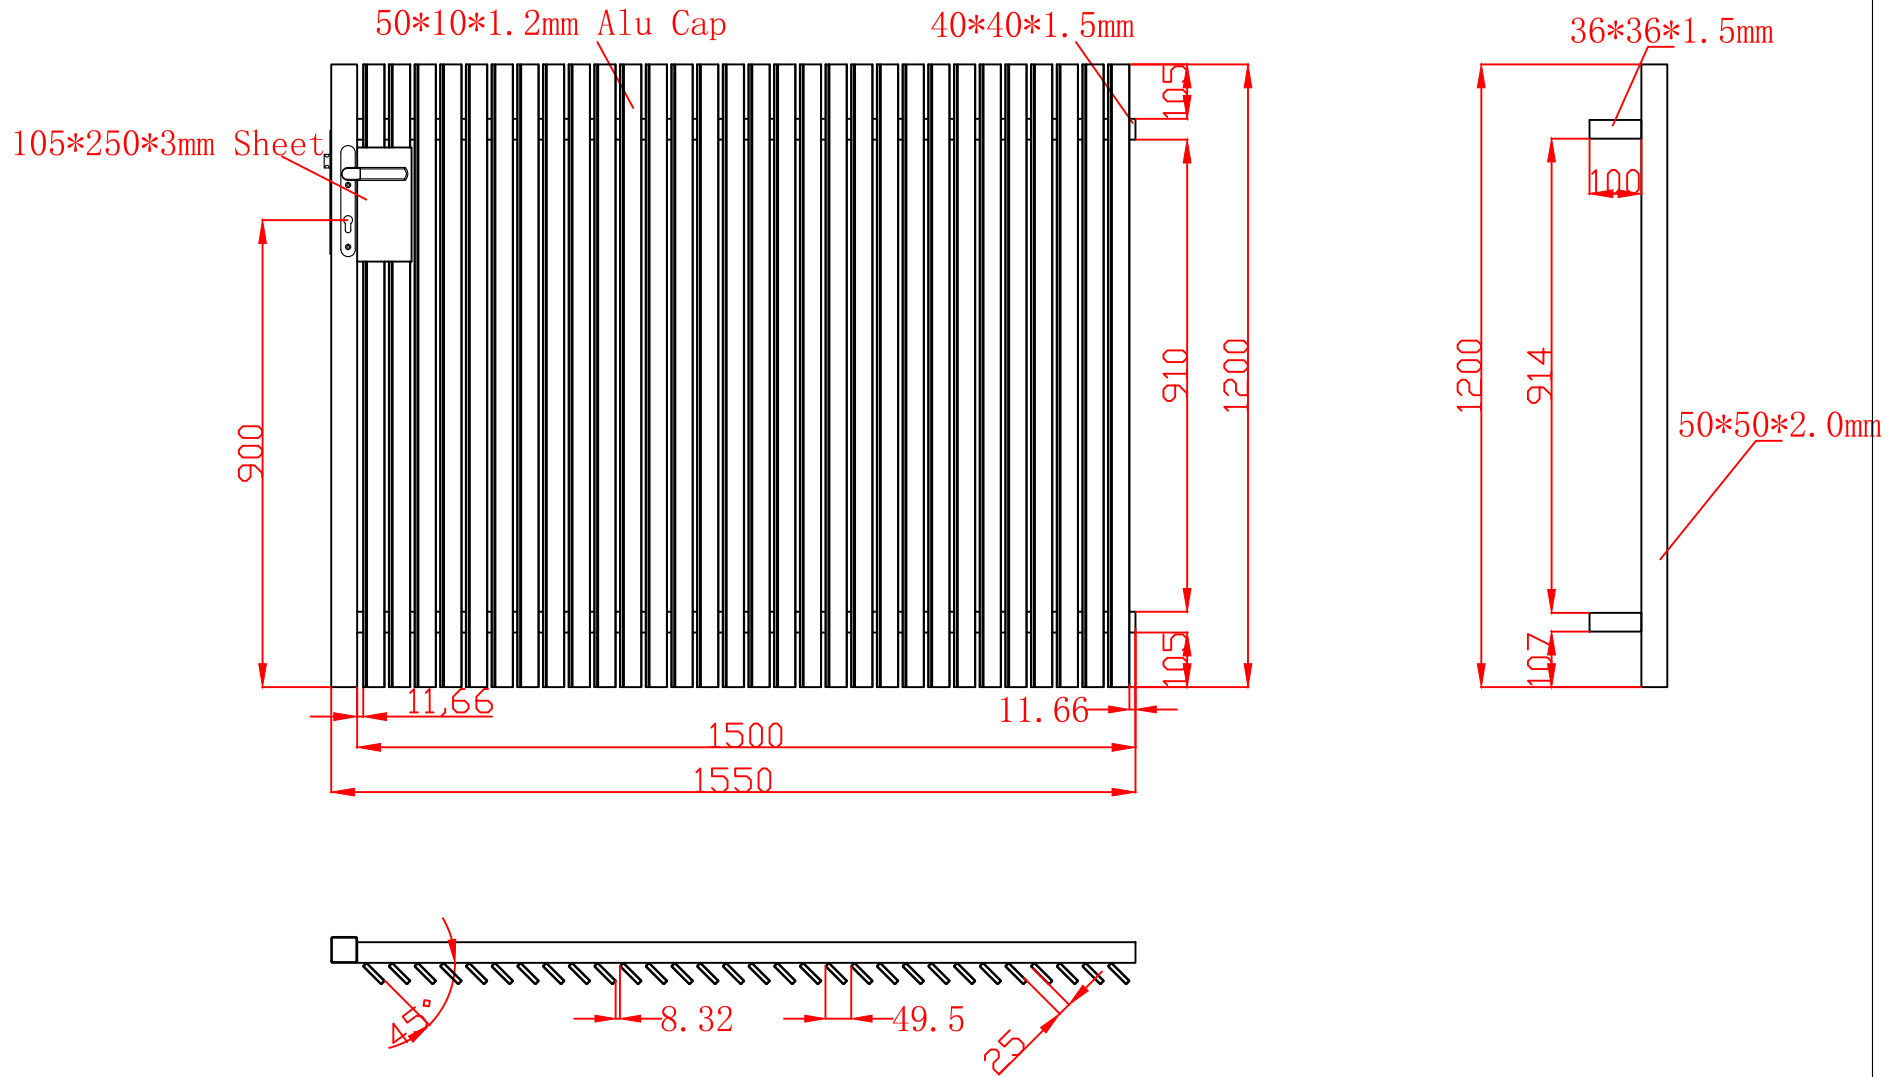

Online Fence Supplies
 Email: info@onlinefencesupplies.com.au
 Tel/Fax: 1300 738 458
 Website: www.onlinefencesupplies.com.au/

Material
6063-T5

Drawing Item.
Angle Gate - R/H

Size
1500x1200mm

Online Fence Supplies
 Email: info@onlinefencesupplies.com.au
 Tel/Fax: 1300 738 458
 Website: www.onlinefencesupplies.com.au/

Material
6063-T5

Drawing Item.
Angle Gate - L/H

Size
1500x1200mm