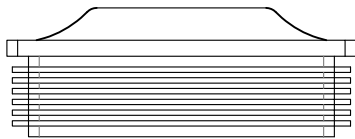

65mm Aluminium Cap

76mm Aluminium Cap

100mm Aluminium Cap

65mm Plastic Cap

76mm Plastic Cap

100mm Plastic Cap

Citywide&Macedon Fencing Group  
Email: [info@macedonfencing.com.au](mailto:info@macedonfencing.com.au)  
Tel/Fax: 1300 101 202/(03) 9408 4111  
Website: <https://macedonfencing.com.au/>

Material  
Aluminium/Plastic

Drawing Item.  
Post Cap

Size  
---