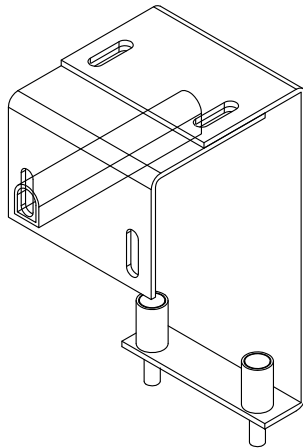

Heavy Wheel

Top Roller Guide

Track

Top Roller

Gate Catch

		Citywide&Macedon Fencing Group	
		Email: <a href="mailto:info@macedonfencing.com.au">info@macedonfencing.com.au</a> Tel/Fax: 1300 101 202/(03) 9408 4111 Website: <a href="https://macedonfencing.com.au/">https://macedonfencing.com.au/</a>	
Material	Drawing Item.	Size	
6063-T5	Fittings	---	