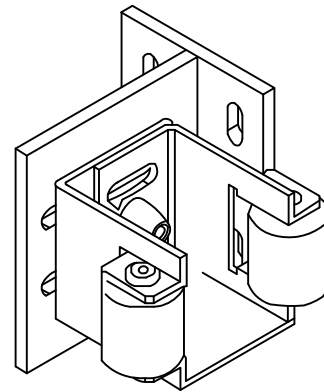

Heavy Wheel

Top Roller Guide

Track

Top Roller

Gate Catch

		Citywide&Macedon Fencing Group	
		Email: <a href="mailto:info@macedonfencing.com.au">info@macedonfencing.com.au</a> Tel/Fax: 1300 101 202/(03) 9408 4111 Website: <a href="https://macedonfencing.com.au/">https://macedonfencing.com.au/</a>	
Material	Drawing Item.	Size	
6063-T5	Fittings	---	