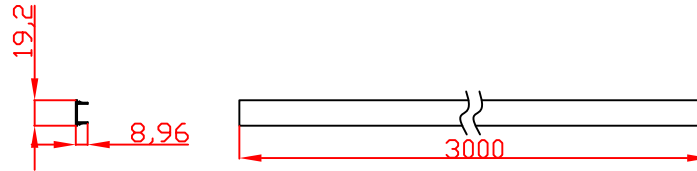

U Channel

Cap

Cover Strip

Mid Brace

Cap

Individual Slat

Cap

65mm Aluminium Cap