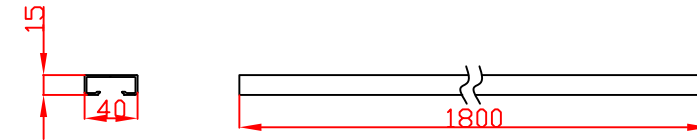

U Channel

Cap

Cover Strip

Mid Brace

Cap

Individual Slat

Cap

65mm Aluminium Cap