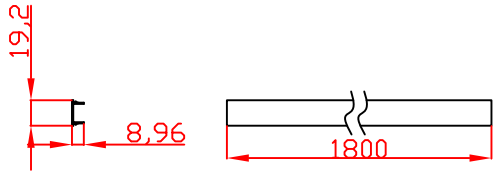

U Channel

Cap

Cover Strip

Mid Brace

Cap

Individual Slat

Cap

65mm Aluminium Cap