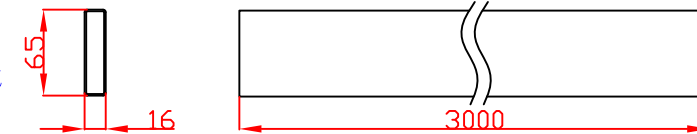

U Channel

Cap

Cover Strip

Mid Brace

Cap

Individual Slat

Cap

65mm Aluminium Cap