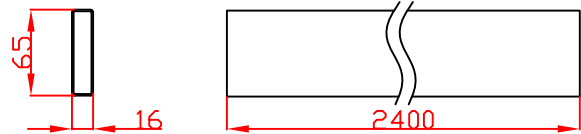

U Channel

Cap

Cover Strip

Mid Brace

Cap

Individual Slat

Cap

65mm Aluminium Cap