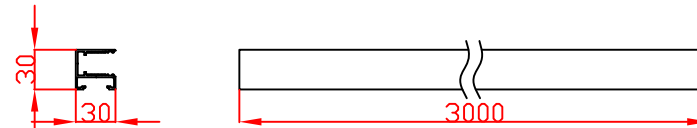

U Channel

Cap

Cover Strip

Mid Brace

Cap

Individual Slat

Cap

65mm Aluminium Cap