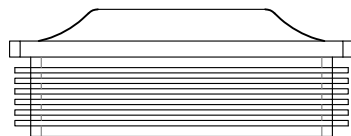

U Channel

Cap

Cover Strip

Mid Brace

Cap

Individual Slat

Cap

65mm Aluminium Cap