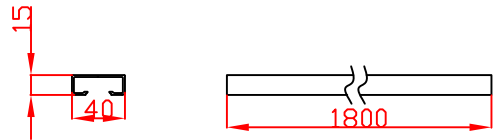

U Channel

Cap

Cover Strip

Mid Brace

Cap

Individual Slat

Cap

65mm Aluminium Cap