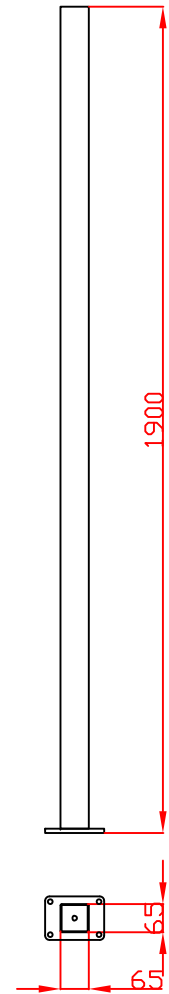

65x65-1300mm  
Flanged Post

65x65-1900mm  
Flanged Post

65x65-2400mm  
Inground Post

65x65-2600mm  
Inground Post

		Citywide&Macedon Fencing Group	
		Email: info@macedonfencing.com.au Tel/Fax: 1300 101 202/(03) 9408 4111 Website: https://macedonfencing.com.au/	
Material	Drawing Item.	Size	
6063-T5	Posts	65X65mm	