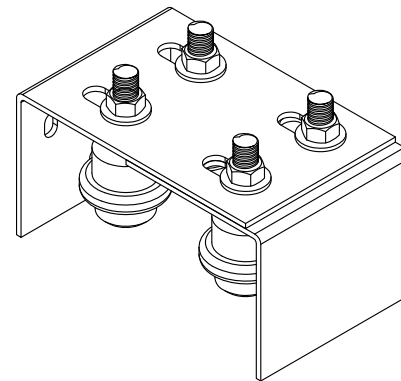

Top Roller Guide

Bolt on Track

Wheel

Gate Catch

		Citywide&Macedon Fencing Group Email: info@macedonfencing.com.au Tel/Fax: 1300 101 202/(03) 9408 4111 Website: https://macedonfencing.com.au/	
		Material 6063-T5	Drawing Item. Fittings